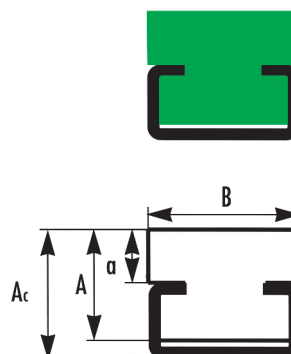

Profilo Piatto

SERIE EUROPEA

**= a richiesta / Su richiesta per catene ASA*

NOSTRO TIPO	B	A	a	Ac
GC155 C1	20	5	1	6,2
GC156 C1	20	10	6	11,2
GC157 C1	20	15	11	16,2
GC158 C3	20	10	4	14,0
GC159 C3	20	15	7	17,0
GC160 C3	20	20	12	22,0
GC161 C5	28	10	3	15,0
GC162 C5	28	15	6	18,0
GC163 C5	28	20	12	24,0
GC164 C9	38	10	3	21,0
GC165 C9	38	15	6	24,0
GC166 C9	38	20	12	30,0